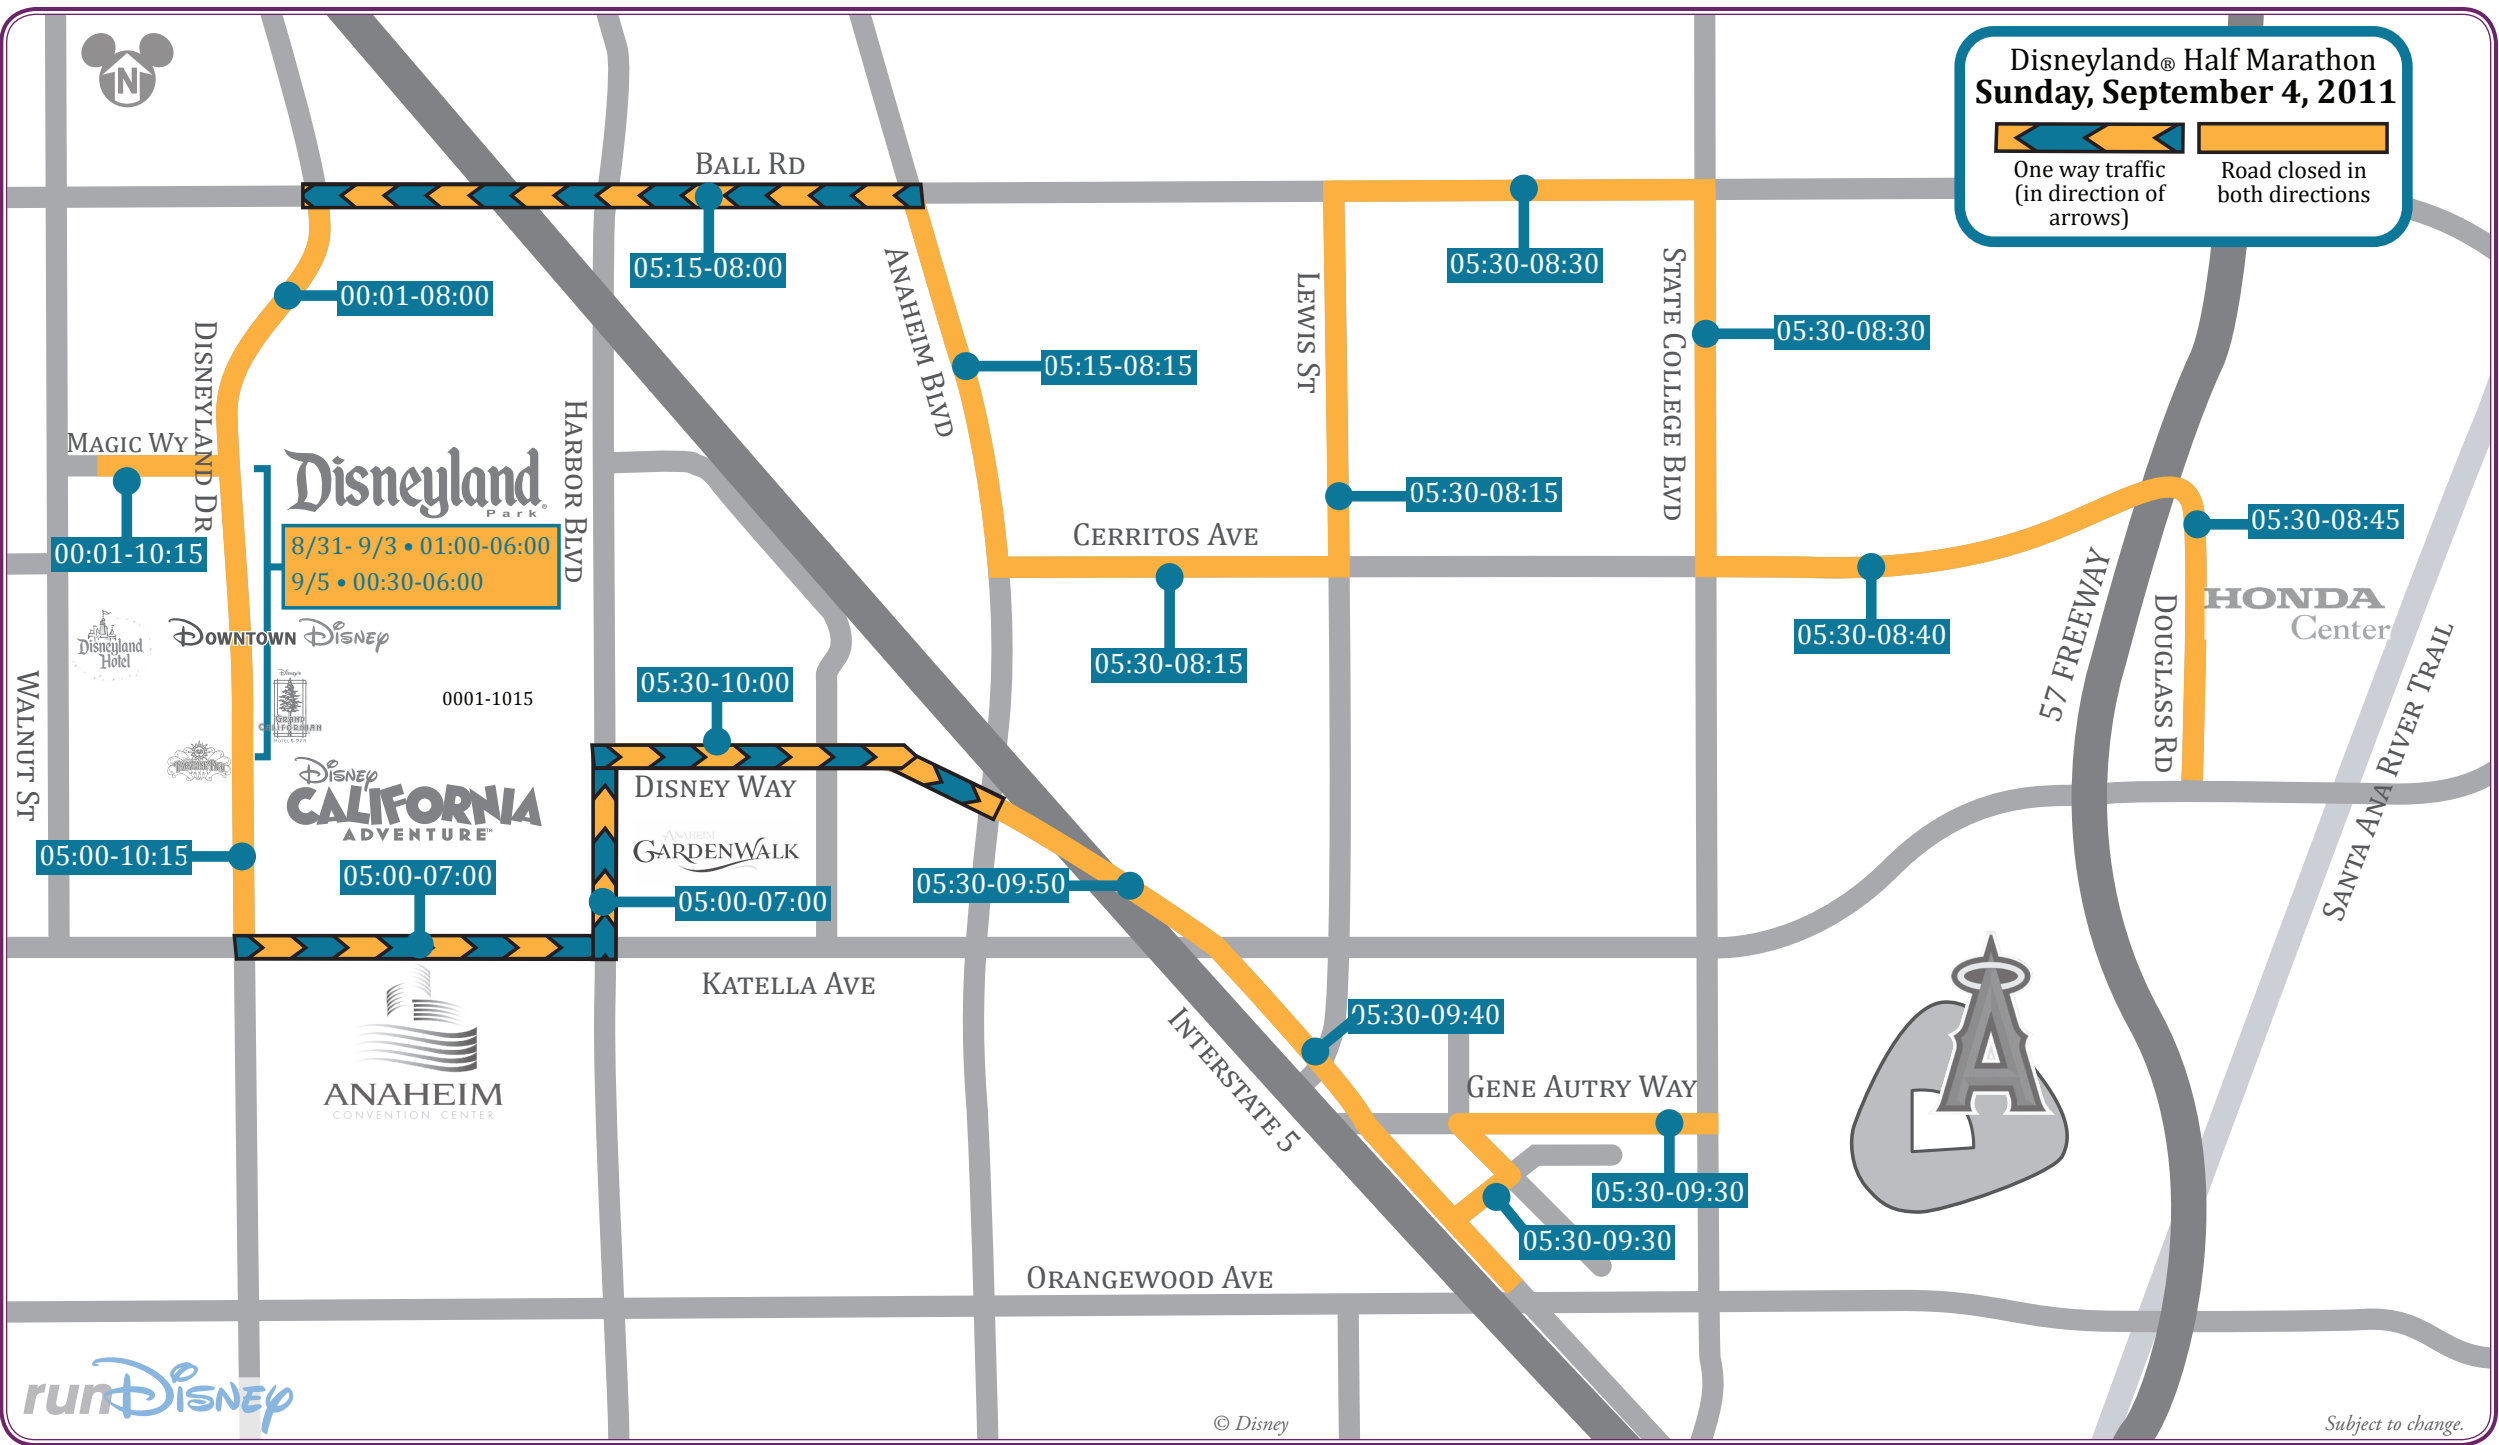

Disneyland® Half Marathon
Sunday, September 4, 2011

 One way traffic (in direction of arrows)
 Road closed in both directions

Disneyland Park
 8/31-9/3 • 01:00-06:00
 9/5 • 00:30-06:00

Disney California Adventure

ANAHEIM CONVENTION CENTER

HONDA Center

runDisney

© Disney

Subject to change.